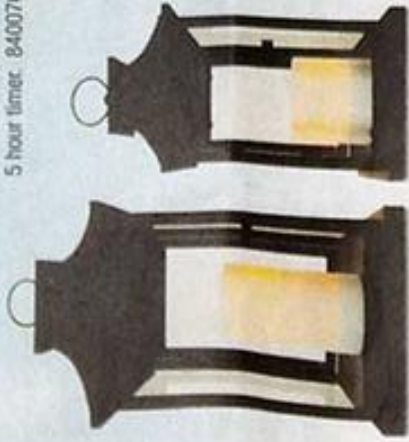

ACE

The helpful place.

19.99

Flameless Candle
Lantern 2/Pk.

Glass and metal with
Matte Black finish.
Battery operated.
5 hour timer. 8400764

Your HOLIDAY CONNECTION™

4.99

Ea.

Amaryllis Bulb Kit
Available in 3 colors.
Gift boxed. 7174463

red hot buy